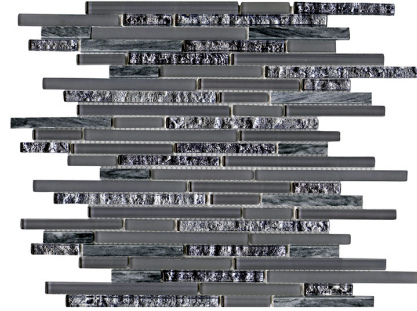

Model: ETERNITY MINI STRIP GREY

Codes: 100097105

Group: G-134

Format: 29,8X30,5X0,8CM

RECOMMENDATIONS

Recommended adhesive	100217753 POLITECH PREMIUM COMPUESTO A + B 10KG
Recommended joint	100236794 COLORSTUK RAPID MARFIL N 5KG
Recommended joint (wet area)	No Procede
Recommended adhesive (wet area)	No Procede

ADDITIONAL NOTES

Smaller section of the piece

TECHNICAL INFORMATION

Water absorption	±0.5%	EN ISO 10545.2*
Crack resistance	Guaranteed	EN ISO 10545-11*
Stain resistance	5	EN ISO 10545-14*
Resistance to chemicals	GLA/GA	EN ISO 10545-13*
Use	WALL TILES	
Slip resistance (dcof)	0.29	ANSI 137.1*
Composition	MARBLE	
Composition	GLASS	

FEATURES

Product manufactured on a mesh that makes installation easier.

Material with surface with the ability to produce reflections.

Gloss-free

Material suitable for use on indoor walls.

PACKING

Sales units per square meter	11.002311 PIECES/M2
Sales units per box	5 PIECES/BOX
Sales units per unit	1 PIECES
Sale unit	ST
Base unit	ST
Net weight	1.142 KG/PIECES
Gross weight	1.204 KG/PIECES